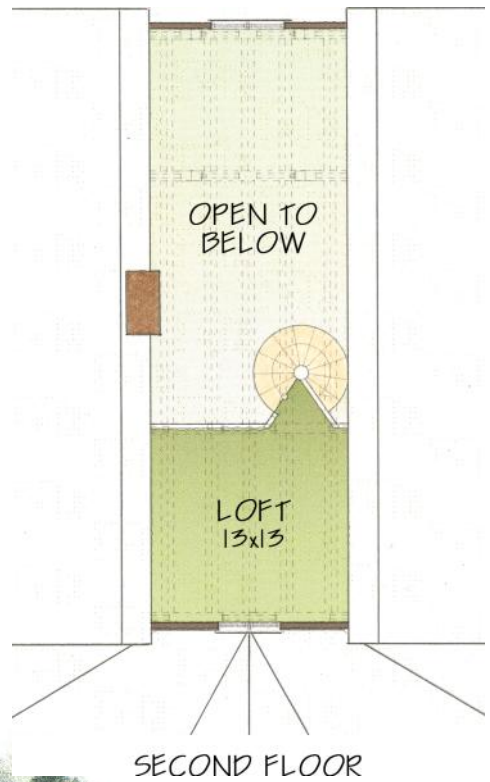

FIRST FLOOR

Blue Ridge Timberwrights
P.O. Box 30 • Christiansburg VA 24068
540-382-1102 fax 540-382-8039
Email: info@brtw.com www.brtw.com